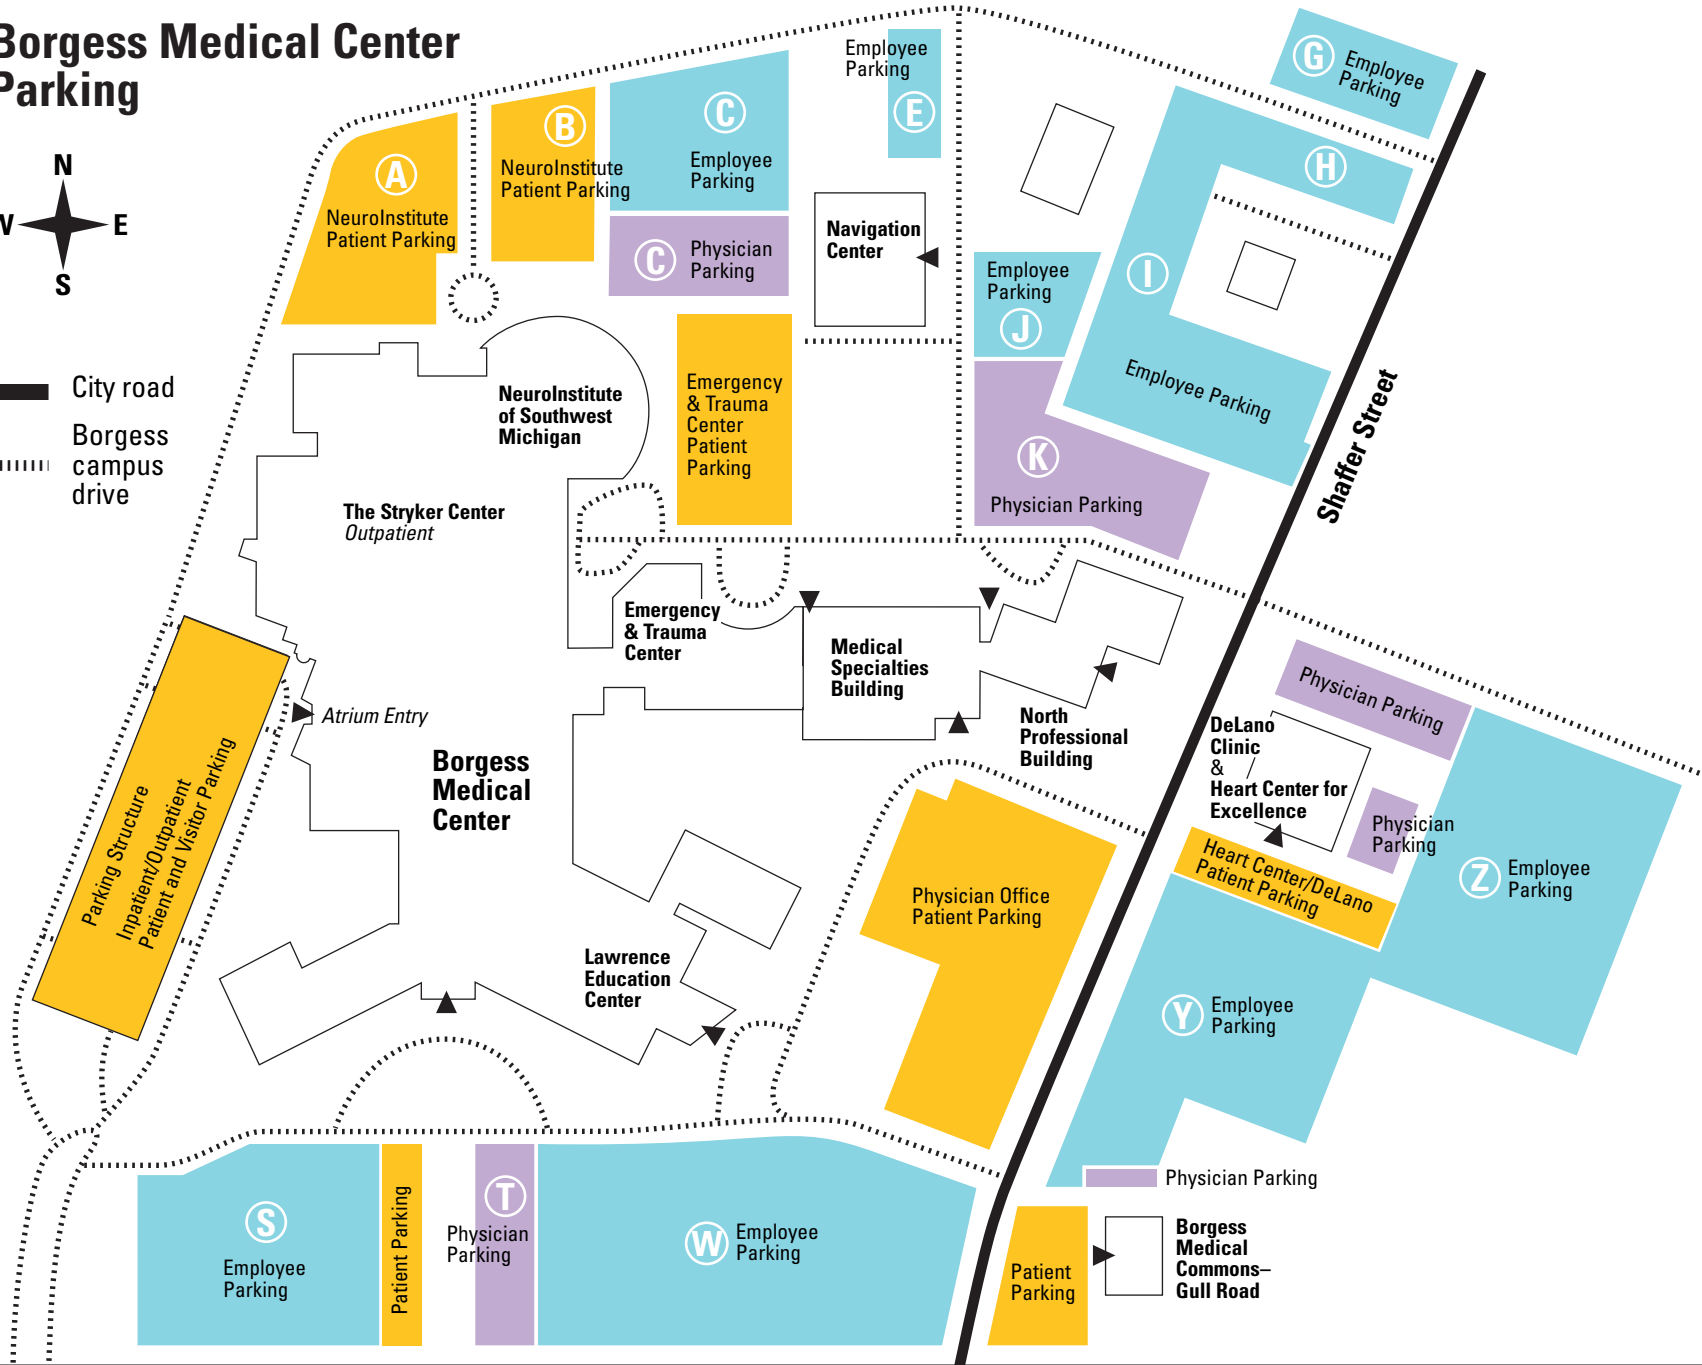

# Borgess Medical Center Parking

City road  
 Borgess campus drive

Gull Road (M-43)